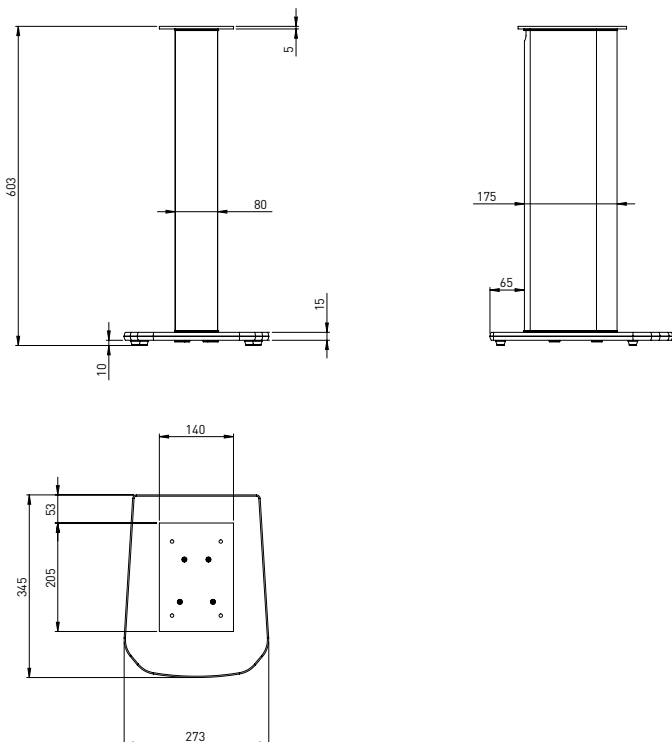

# ARIA S900

## Specification sheet

### Key points

- Elegant design
- Noble materials
- Solid mounting of the Aria 906 loudspeaker with screws, optimal sealing and good stability
- Unique finish: Matt Aluminium, Black High Gloss base

Height	23 <sup>3</sup> / <sub>4</sub> "
Weight	14lbs (6.3kg)